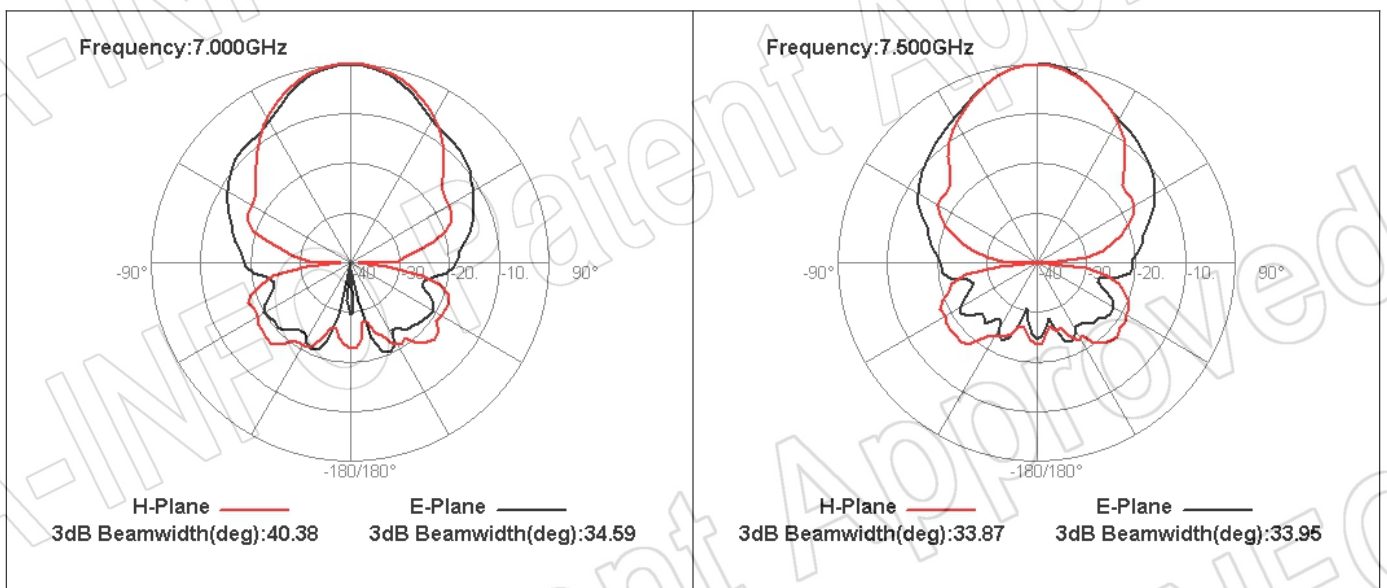

For reference only. See data sheet for the detailed specifications.

Technical Specification

Frequency Range(GHz)	2.0 – 20.0
Gain(dBi)	12 Typ.
Polarization	Linear
3dB Beamwidth(deg)	E Plane: 85 - 16
	H Plane: 77 - 18
Cross Pol. Isolation(dB)	25 Typ.
VSWR	1.5:1 Typ.
	2.5:1 Max.
Connector	SMA-Female or N-Female
Power Handling(W CW)	SMA-Female: 50 Max.
	N-Female: 150 Max.
Material	Al
Finish	Chemical Conversion Coating
Size(mm)	103.8 x 77.9 x 127
Net Weight(Kg)	0.4 Around

For N-Female output outline drawing, please contact A-INFO.

Test Results

1. Gain & Antenna Factor

2. Cross Polarization Isolation

3. VSWR

4. Pattern

AINFO Inc.

China(Beijing):
China(Chengdu):
USA :