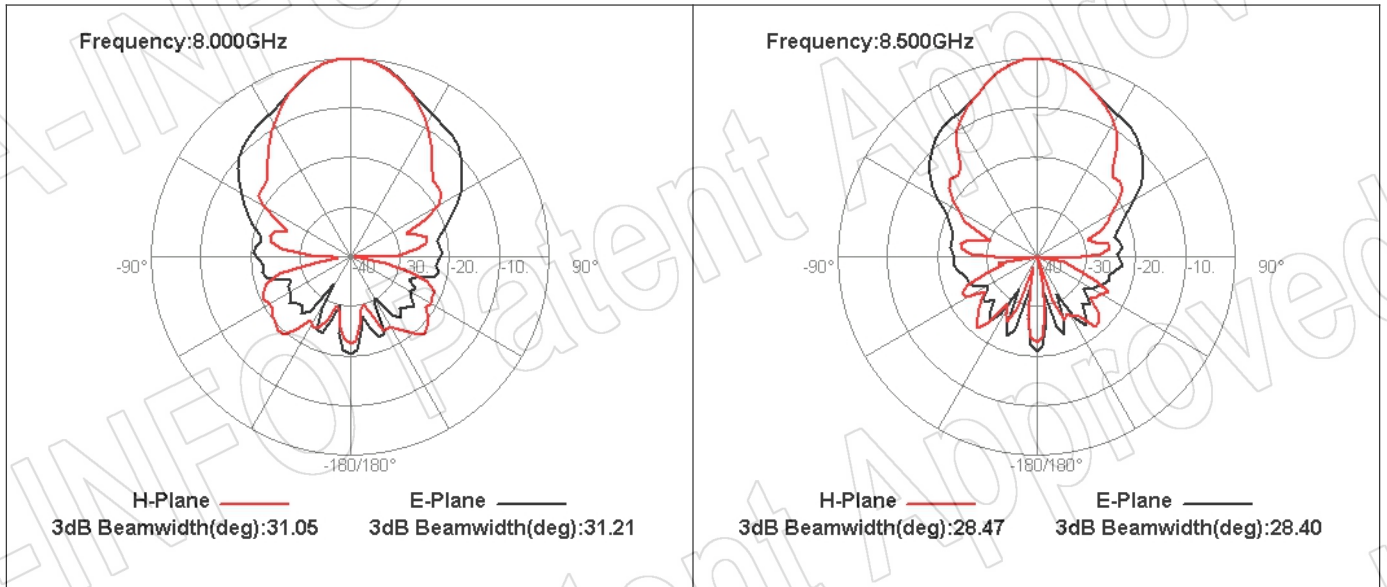

For reference only. See data sheet for the detailed specifications.

Technical Specification

Frequency Range(GHz)	2.0 – 20.0
Gain(dBi)	12 Typ.
Polarization	Linear
3dB Beamwidth(deg)	E Plane: 85 - 16
	H Plane: 77 - 18
Cross Pol. Isolation(dB)	25 Typ.
VSWR	1.5:1 Typ.
	2.5:1 Max.
Connector	SMA-Female or N-Female
Power Handling(W CW)	SMA-Female: 50 Max.
	N-Female: 150 Max.
Material	Al
Finish	Chemical Conversion Coating
Size(mm)	103.8 x 77.9 x 127
Net Weight(Kg)	0.4 Around

SMA-Female Output with L Type Mounting Bracket (Option, P/N: LB-20180-L)

For N-Female output outline drawing, please contact A-INFO.

SMA-Female Output with Side Plate (Option, P/N: LB-20200-SFP)

For N-Female output outline drawing, please contact A-INFO.

For N-Female output outline drawing, please contact A-INFO.

Test Results

1. Gain & Antenna Factor

2. Cross Polarization Isolation

3. VSWR

4. Pattern

AINFO Inc.

China(Beijing):
China(Chengdu):
USA :