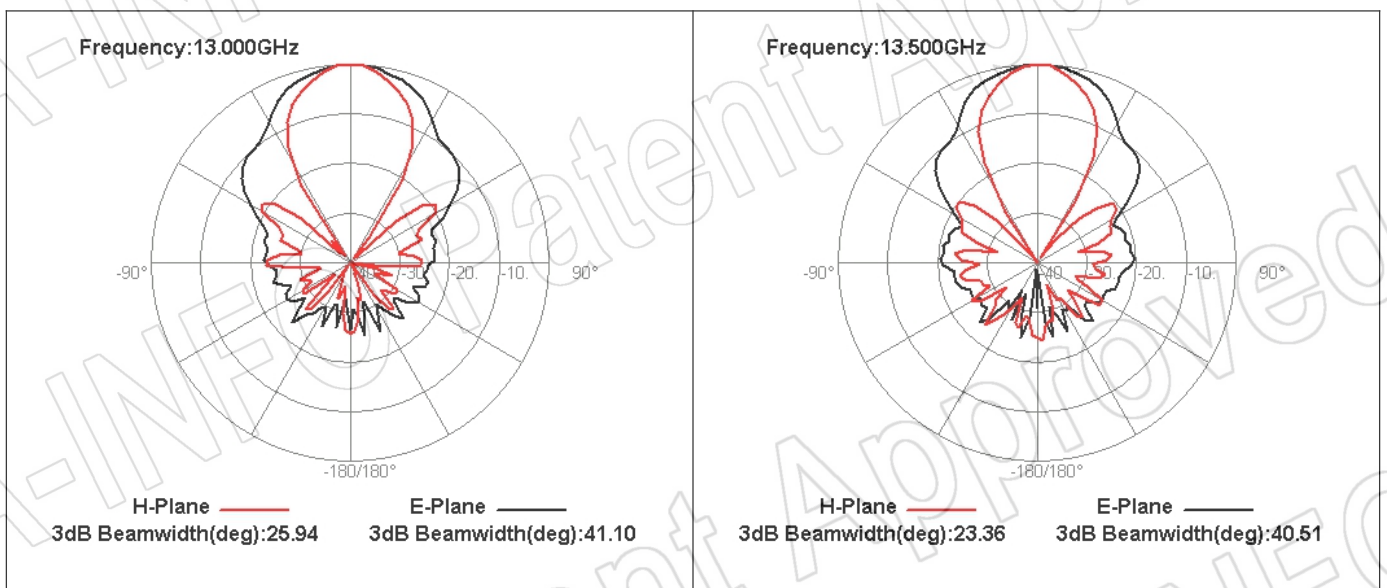

For reference only. See data sheet for the detailed specifications.

Technical Specification

Frequency Range(GHz)	2.0 – 20.0
Gain(dBi)	12 Typ.
Polarization	Linear
3dB Beamwidth(deg)	E Plane: 85 - 16
	H Plane: 77 - 18
Cross Pol. Isolation(dB)	25 Typ.
VSWR	1.5:1 Typ.
	2.5:1 Max.
Connector	SMA-Female or N-Female
Power Handling(W CW)	SMA-Female: 50 Max.
	N-Female: 150 Max.
Material	Al
Finish	Chemical Conversion Coating
Size(mm)	103.8 x 77.9 x 127
Net Weight(Kg)	0.4 Around

For N-Female output outline drawing, please contact A-INFO.

Test Results

1. Gain & Antenna Factor

2. Cross Polarization Isolation

3. VSWR

4. Pattern

AINFO Inc.

China(Beijing):
China(Chengdu):
USA :