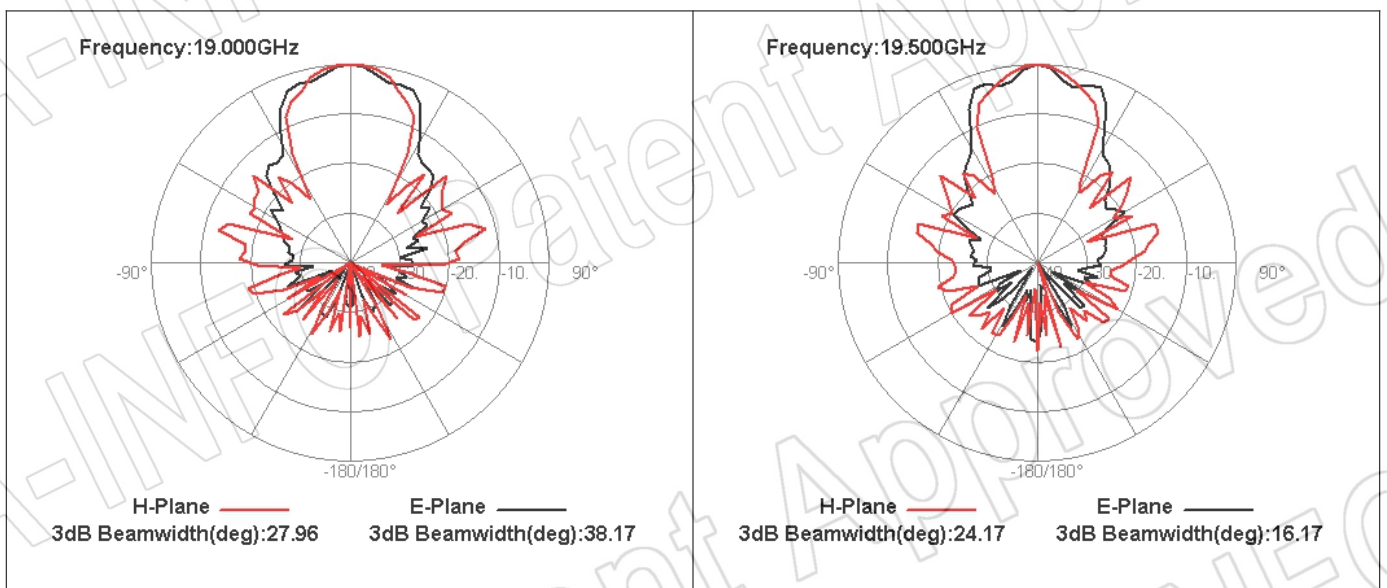

For reference only. See data sheet for the detailed specifications.

Technical Specification

Frequency Range(GHz)	2.0 – 20.0
Gain(dBi)	12 Typ.
Polarization	Linear
3dB Beamwidth(deg)	E Plane: 85 - 16
	H Plane: 77 - 18
Cross Pol. Isolation(dB)	25 Typ.
VSWR	1.5:1 Typ.
	2.5:1 Max.
Connector	SMA-Female or N-Female
Power Handling(W CW)	SMA-Female: 50 Max.
	N-Female: 150 Max.
Material	Al
Finish	Chemical Conversion Coating
Size(mm)	103.8 x 77.9 x 127
Net Weight(Kg)	0.4 Around

For N-Female output outline drawing, please contact A-INFO.

Test Results

1. Gain & Antenna Factor

2. Cross Polarization Isolation

3. VSWR

4. Pattern

AINFO Inc.

China(Beijing):
China(Chengdu):
USA :