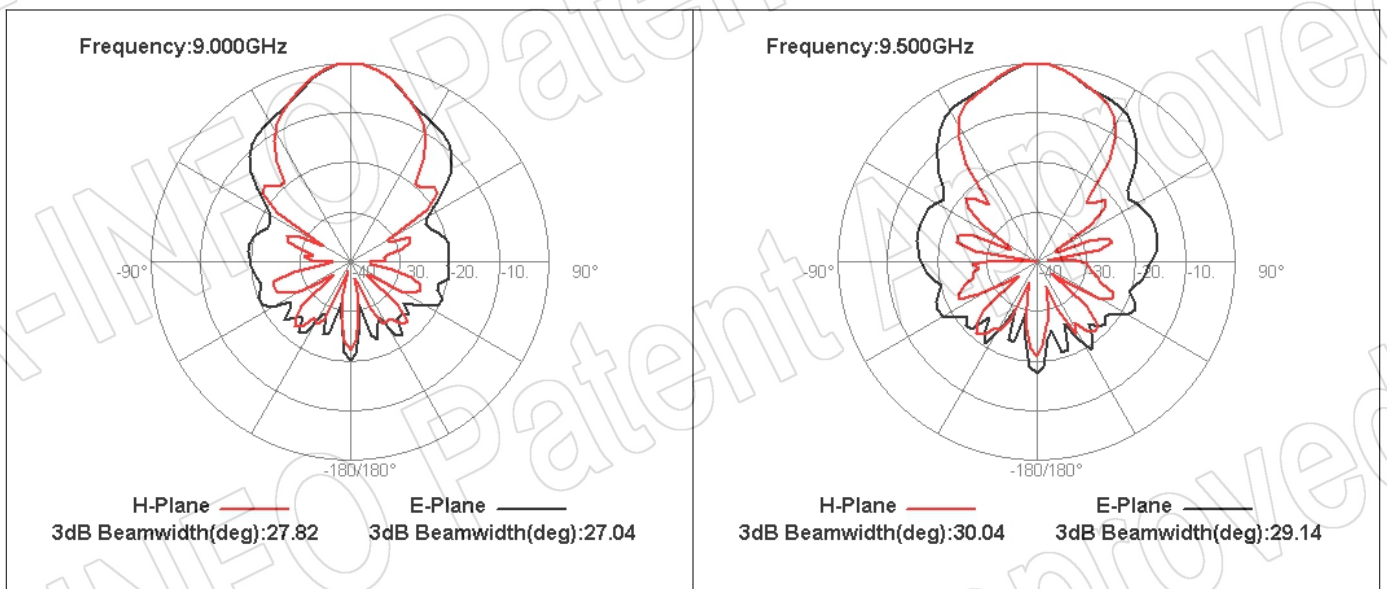

For reference only. See data sheet for the detailed specifications.

Technical Specification

Frequency Range(GHz)	2.0 – 20.0
Gain(dBi)	12 Typ.
Polarization	Linear
3dB Beamwidth(deg)	E Plane: 85 - 16
	H Plane: 77 - 18
Cross Pol. Isolation(dB)	25 Typ.
VSWR	1.5:1 Typ.
	2.5:1 Max.
Connector	SMA-Female or N-Female
Power Handling(W CW)	SMA-Female: 50 Max.
	N-Female: 150 Max.
Material	Al
Finish	Chemical Conversion Coating
Size(mm)	103.8 x 77.9 x 127
Net Weight(Kg)	0.4 Around

For N-Female output outline drawing, please contact A-INFO.

Test Results

1. Gain & Antenna Factor

2. Cross Polarization Isolation

3. VSWR

4. Pattern

AINFO Inc.

China(Beijing):
China(Chengdu):
USA :