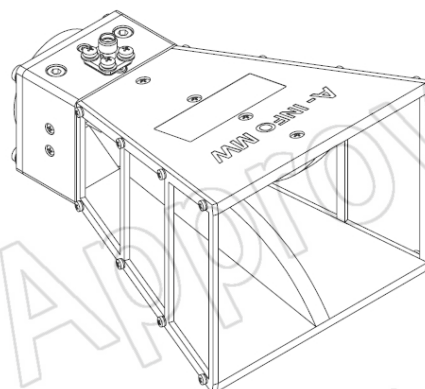

For reference only. See data sheet for the detailed specifications.

Technical Specification

Frequency Range(GHz)	2.0 – 20.0
Gain(dBi)	12 Typ.
Polarization	Linear
3dB Beamwidth(deg)	E Plane: 85 - 16
	H Plane: 77 - 18
Cross Pol. Isolation(dB)	25 Typ.
VSWR	1.5:1 Typ.
	2.5:1 Max.
Connector	SMA-Female or N-Female
Power Handling(W CW)	SMA-Female: 50 Max.
	N-Female: 150 Max.
Material	Al
Finish	Chemical Conversion Coating
Size(mm)	103.8 x 77.9 x 127
Net Weight(Kg)	0.4 Around

PATENT ID (China)

ZL201630458551.2

Outline Drawing (Size: mm)

SMA-Female Output (P/N: LB-20200-SF)

For N-Female output outline drawing, please contact A-INFO.

AINFO Inc.

China(Beijing):
China(Chengdu):
USA :

SMA-Female Output with L Type Mounting Bracket (Option, P/N: LB-20180-L)

For N-Female output outline drawing, please contact A-INFO.

SMA-Female Output with Side Plate (Option, P/N: LB-20200-SFP)

For N-Female output outline drawing, please contact A-INFO.