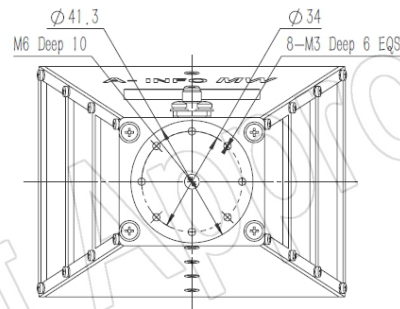

For reference only. See data sheet for the detailed specifications.

Technical Specification

Frequency Range(GHz)	2.0 – 20.0
Gain(dBi)	12 Typ.
Polarization	Linear
3dB Beamwidth(deg)	E Plane: 85 - 16
	H Plane: 77 - 18
Cross Pol. Isolation(dB)	25 Typ.
VSWR	1.5:1 Typ.
	2.5:1 Max.
Connector	SMA-Female or N-Female
Power Handling(W CW)	SMA-Female: 50 Max.
	N-Female: 150 Max.
Material	Al
Finish	Chemical Conversion Coating
Size(mm)	103.8 x 77.9 x 127
Net Weight(Kg)	0.4 Around

PATENT ID (China)

ZL201630458551.2

Outline Drawing (Size: mm)

SMA-Female Output (P/N: LB-20200-SF)

For N-Female output outline drawing, please contact A-INFO.

AINFO Inc.

China(Beijing):
China(Chengdu):
USA :

SMA-Female Output with L Type Mounting Bracket (Option, P/N: LB-20180-L)

For N-Female output outline drawing, please contact A-INFO.

SMA-Female Output with Side Plate (Option, P/N: LB-20200-SFP)

For N-Female output outline drawing, please contact A-INFO.