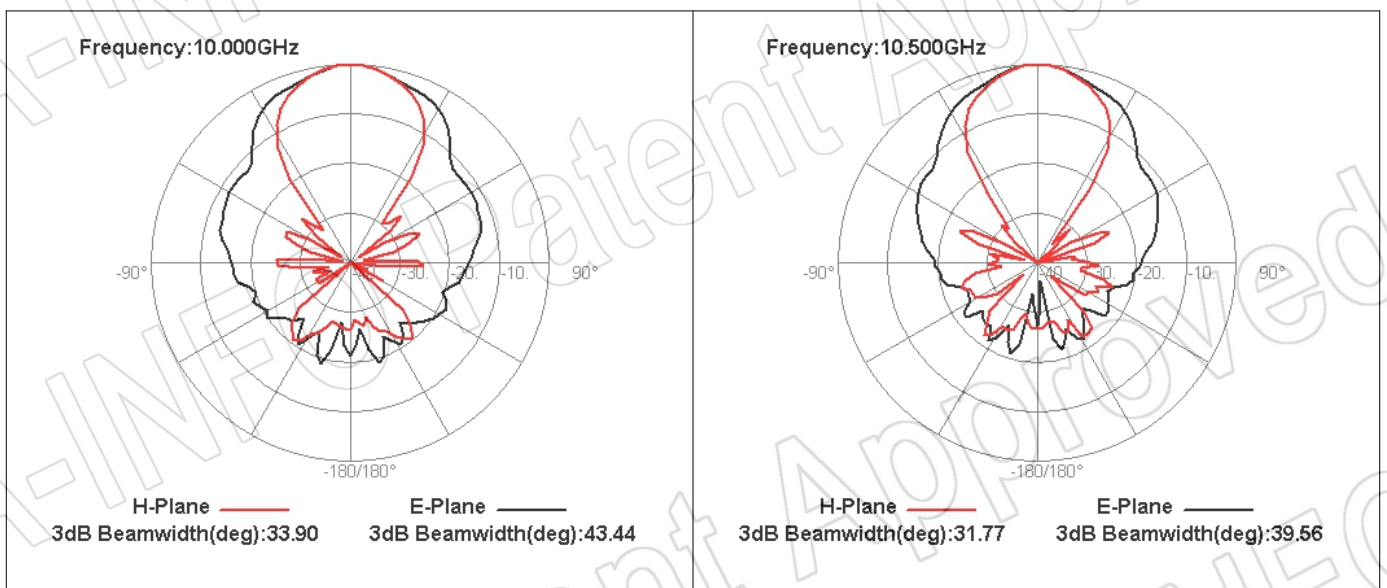

For reference only. See data sheet for the detailed specifications.

Technical Specification

Frequency Range(GHz)	2.0 – 20.0
Gain(dBi)	12 Typ.
Polarization	Linear
3dB Beamwidth(deg)	E Plane: 85 - 16
	H Plane: 77 - 18
Cross Pol. Isolation(dB)	25 Typ.
VSWR	1.5:1 Typ.
	2.5:1 Max.
Connector	SMA-Female or N-Female
Power Handling(W CW)	SMA-Female: 50 Max.
	N-Female: 150 Max.
Material	Al
Finish	Chemical Conversion Coating
Size(mm)	103.8 x 77.9 x 127
Net Weight(Kg)	0.4 Around

SMA-Female Output with L Type Mounting Bracket (Option, P/N: LB-20180-L)

For N-Female output outline drawing, please contact A-INFO.

SMA-Female Output with Side Plate (Option, P/N: LB-20200-SFP)

For N-Female output outline drawing, please contact A-INFO.

SMA-Female Output with Radome (Option, P/N: LB-20200-SFSP0, Outdoor Application)

For N-Female output outline drawing, please contact A-INFO.

SMA-Female Output with L Type Mounting Bracket & Radome (Option, P/N: LB-20180-L & LB-20200-SFSP0, Outdoor Application)

For N-Female output outline drawing, please contact A-INFO.

Test Results

1. Gain & Antenna Factor

2. Cross Polarization Isolation

3. VSWR

4. Pattern

AINFO Inc.

China(Beijing):
China(Chengdu):
USA :