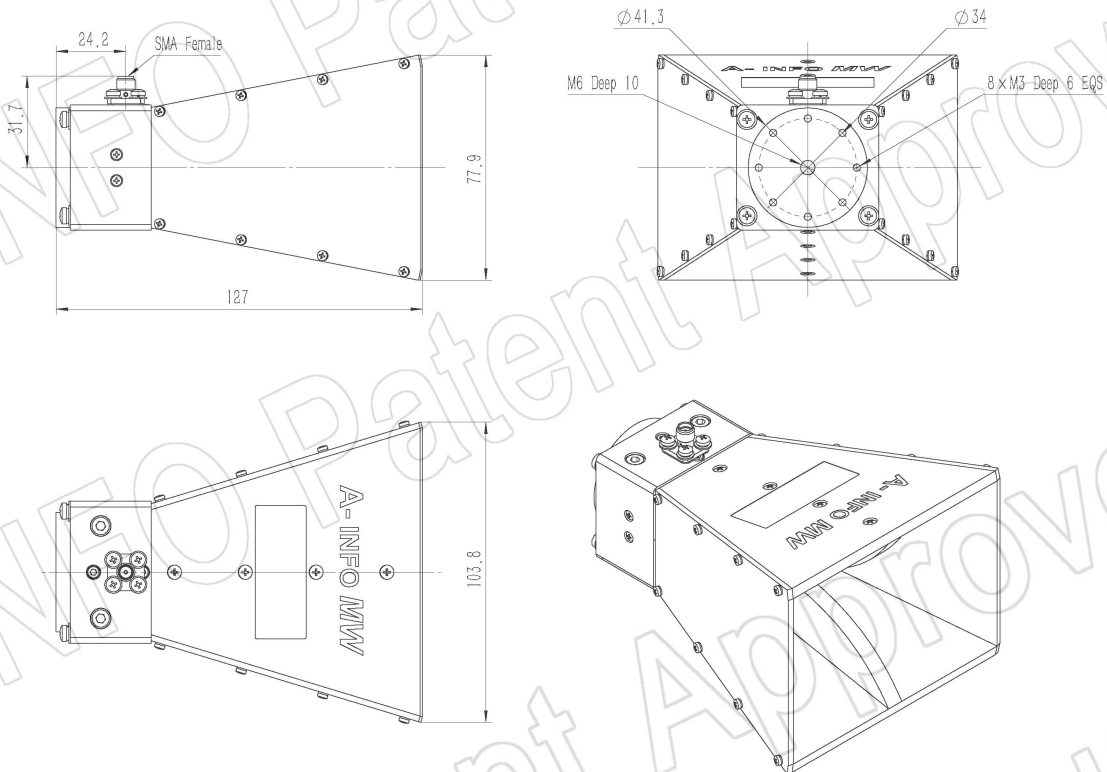

For reference only. See data sheet for the detailed specifications.

Technical Specification

Frequency Range(GHz)	2.0 – 20.0
Gain(dBi)	12 Typ.
Polarization	Linear
3dB Beamwidth(deg)	E Plane: 85 - 16
	H Plane: 77 - 18
Cross Pol. Isolation(dB)	25 Typ.
VSWR	1.5:1 Typ.
	2.5:1 Max.
Connector	SMA-Female or N-Female
Power Handling(W CW)	SMA-Female: 50 Max.
	N-Female: 150 Max.
Material	Al
Finish	Chemical Conversion Coating
Size(mm)	103.8 x 77.9 x 127
Net Weight(Kg)	0.4 Around

PATENT ID (China)

ZL201630458551.2

Outline Drawing (Size: mm)

SMA-Female Output (P/N: LB-20200-SF)

For N-Female output outline drawing, please contact A-INFO.

AINFO Inc.

China(Beijing):
China(Chengdu):
USA :

SMA-Female Output with L Type Mounting Bracket (Option, P/N: LB-20180-L)

For N-Female output outline drawing, please contact A-INFO.

SMA-Female Output with Side Plate (Option, P/N: LB-20200-SFP)

For N-Female output outline drawing, please contact A-INFO.

SMA-Female Output with Radome (Option, P/N: LB-20200-SFSP0, Outdoor Application)

For N-Female output outline drawing, please contact A-INFO.

SMA-Female Output with L Type Mounting Bracket & Radome (Option, P/N: LB-20180-L & LB-20200-SFSP0, Outdoor Application)