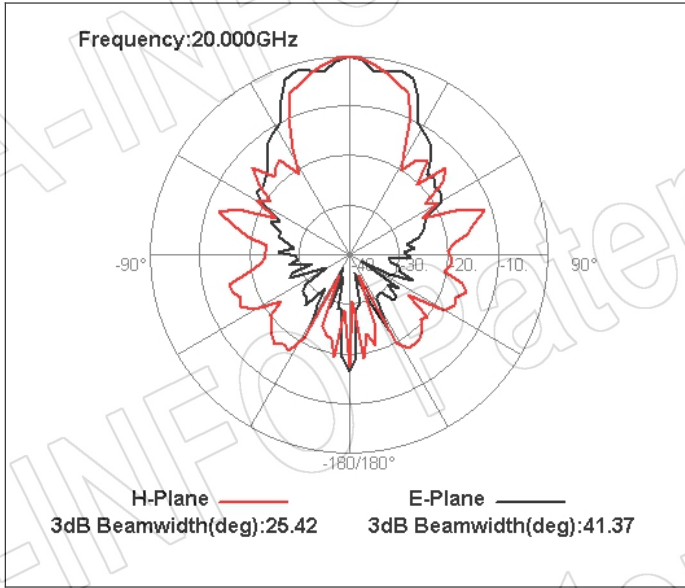

For reference only. See data sheet for the detailed specifications.

Technical Specification

Frequency Range(GHz)	2.0 – 20.0
Gain(dBi)	12 Typ.
Polarization	Linear
3dB Beamwidth(deg)	E Plane: 85 - 16
	H Plane: 77 - 18
Cross Pol. Isolation(dB)	25 Typ.
VSWR	1.5:1 Typ.
	2.5:1 Max.
Connector	SMA-Female or N-Female
Power Handling(W CW)	SMA-Female: 50 Max.
	N-Female: 150 Max.
Material	Al
Finish	Chemical Conversion Coating
Size(mm)	103.8 x 77.9 x 127
Net Weight(Kg)	0.4 Around

PATENT ID (China)

ZL201630458551.2

Outline Drawing (Size: mm)

SMA-Female Output (P/N: LB-20200-SF)

For N-Female output outline drawing, please contact A-INFO.

AINFO Inc.

China(Beijing):
China(Chengdu):
USA :

For N-Female output outline drawing, please contact A-INFO.

Test Results

1. Gain & Antenna Factor

2. Cross Polarization Isolation

3. VSWR

4. Pattern

AINFO Inc.

China(Beijing):
China(Chengdu):
USA :