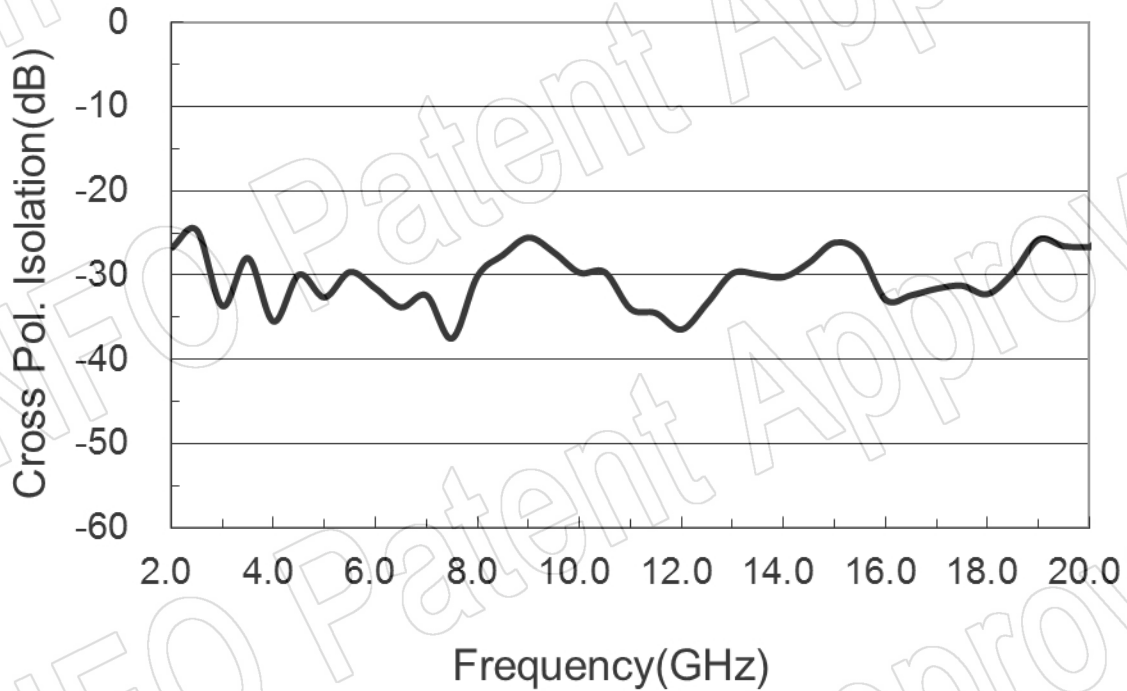

For N-Female output outline drawing, please contact A-INFO.

Test Results

1. Gain & Antenna Factor

2. Cross Polarization Isolation

3. VSWR

4. Pattern

AINFO Inc.

China(Beijing):
China(Chengdu):
USA :