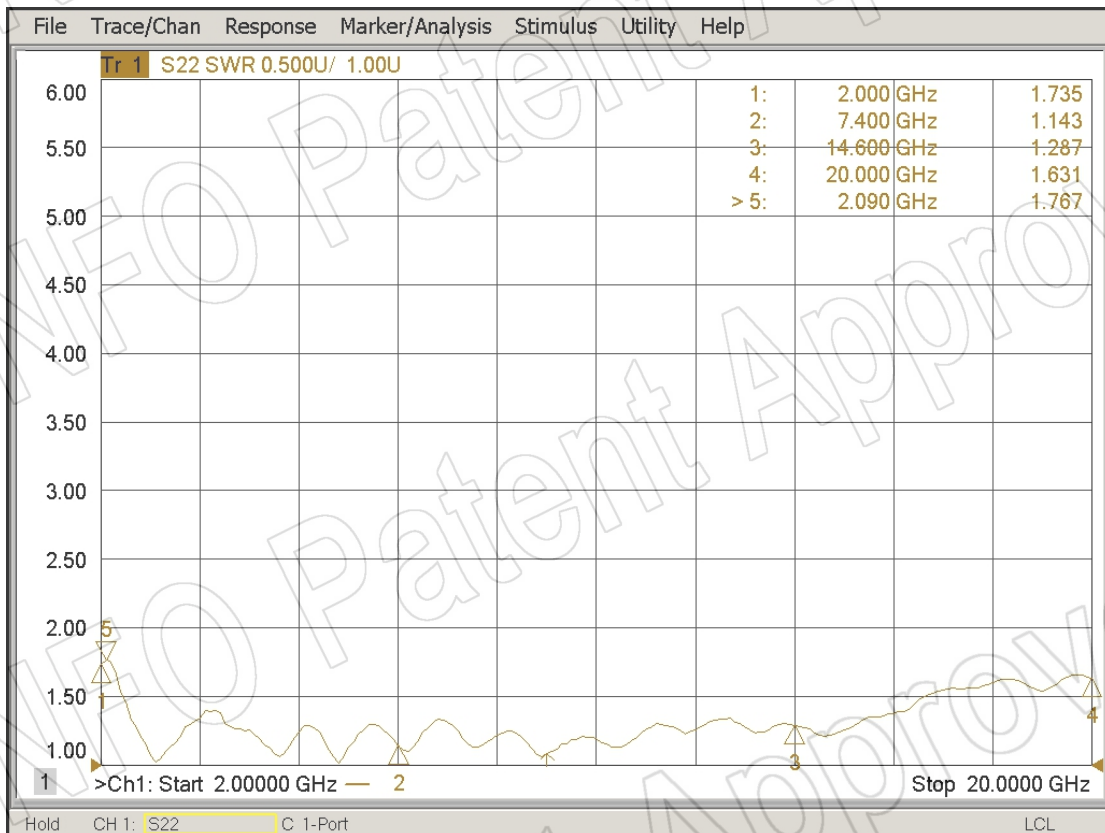

For N-Female output outline drawing, please contact A-INFO.

Test Results

1. Gain & Antenna Factor

2. Cross Polarization Isolation

3. VSWR

4. Pattern

AINFO Inc.

China(Beijing):
China(Chengdu):
USA :