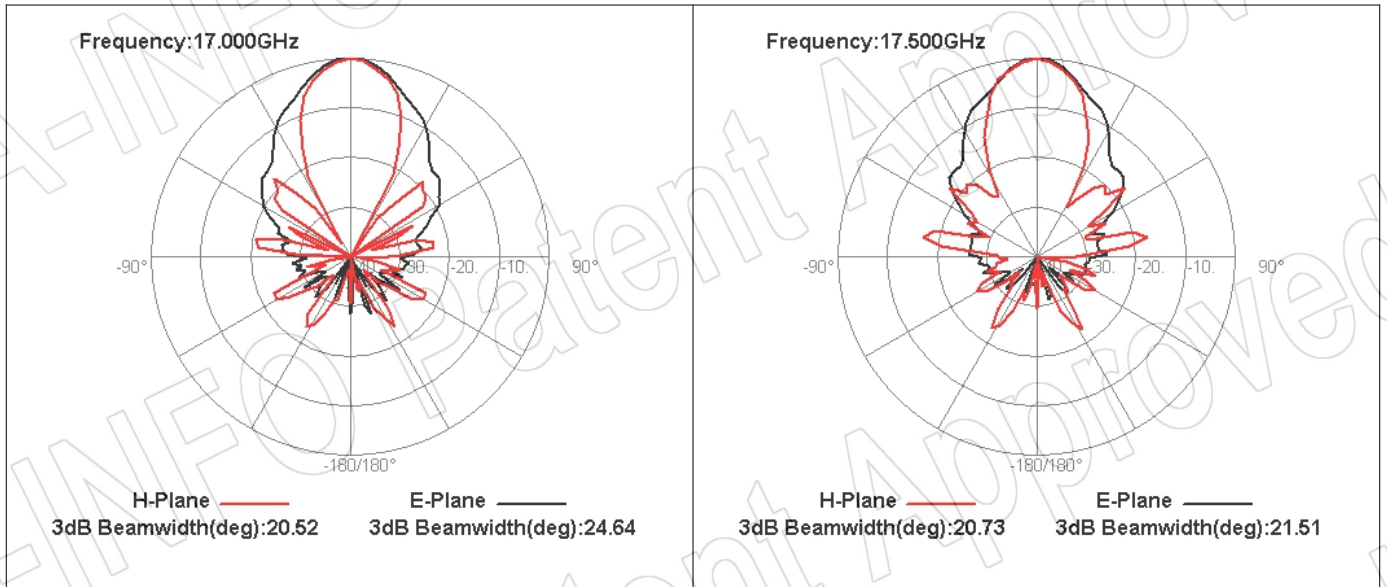

For reference only. See data sheet for the detailed specifications.

Technical Specification

Frequency Range(GHz)	2.0 – 20.0
Gain(dBi)	12 Typ.
Polarization	Linear
3dB Beamwidth(deg)	E Plane: 85 - 16
	H Plane: 77 - 18
Cross Pol. Isolation(dB)	25 Typ.
VSWR	1.5:1 Typ.
	2.5:1 Max.
Connector	SMA-Female or N-Female
Power Handling(W CW)	SMA-Female: 50 Max.
	N-Female: 150 Max.
Material	Al
Finish	Chemical Conversion Coating
Size(mm)	103.8 x 77.9 x 127
Net Weight(Kg)	0.4 Around

For N-Female output outline drawing, please contact A-INFO.

Test Results

1. Gain & Antenna Factor

2. Cross Polarization Isolation

3. VSWR

4. Pattern

AINFO Inc.

China(Beijing):
China(Chengdu):
USA :