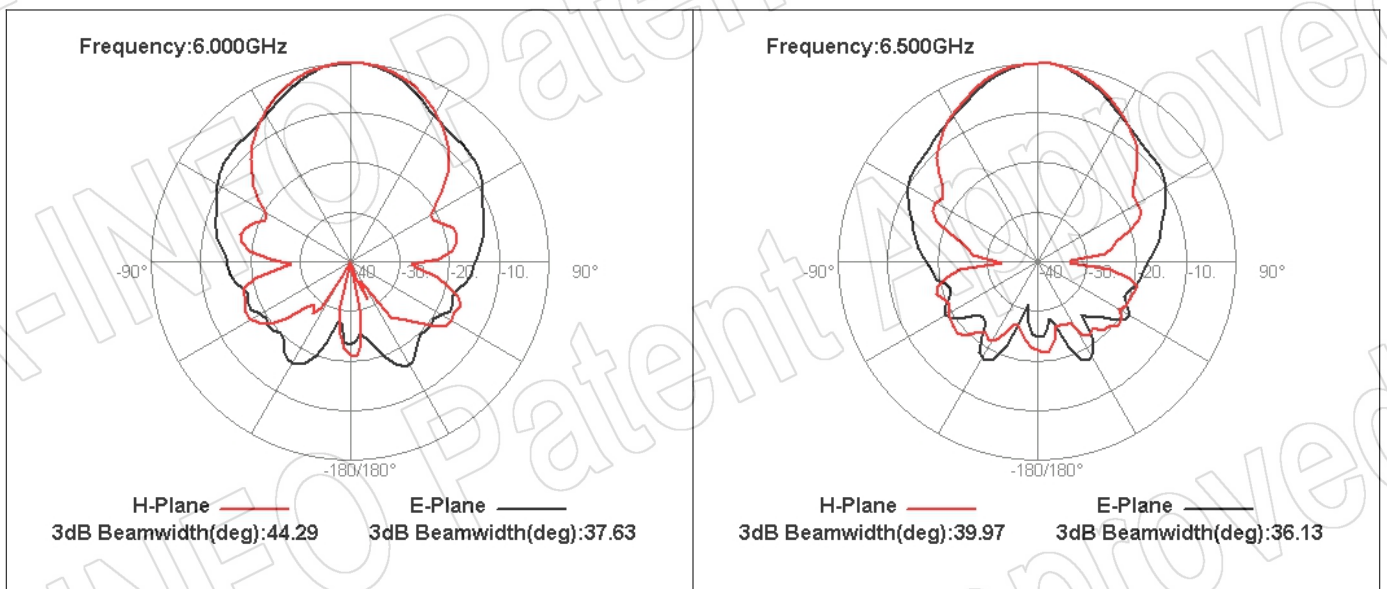

For reference only. See data sheet for the detailed specifications.

Technical Specification

Frequency Range(GHz)	2.0 – 20.0
Gain(dBi)	12 Typ.
Polarization	Linear
3dB Beamwidth(deg)	E Plane: 85 - 16
	H Plane: 77 - 18
Cross Pol. Isolation(dB)	25 Typ.
VSWR	1.5:1 Typ.
	2.5:1 Max.
Connector	SMA-Female or N-Female
Power Handling(W CW)	SMA-Female: 50 Max.
	N-Female: 150 Max.
Material	Al
Finish	Chemical Conversion Coating
Size(mm)	103.8 x 77.9 x 127
Net Weight(Kg)	0.4 Around

SMA-Female Output with L Type Mounting Bracket (Option, P/N: LB-20180-L)

For N-Female output outline drawing, please contact A-INFO.

SMA-Female Output with Side Plate (Option, P/N: LB-20200-SFP)

For N-Female output outline drawing, please contact A-INFO.

For N-Female output outline drawing, please contact A-INFO.

Test Results

1. Gain & Antenna Factor

2. Cross Polarization Isolation

3. VSWR

4. Pattern

AINFO Inc.

China(Beijing):
China(Chengdu):
USA :