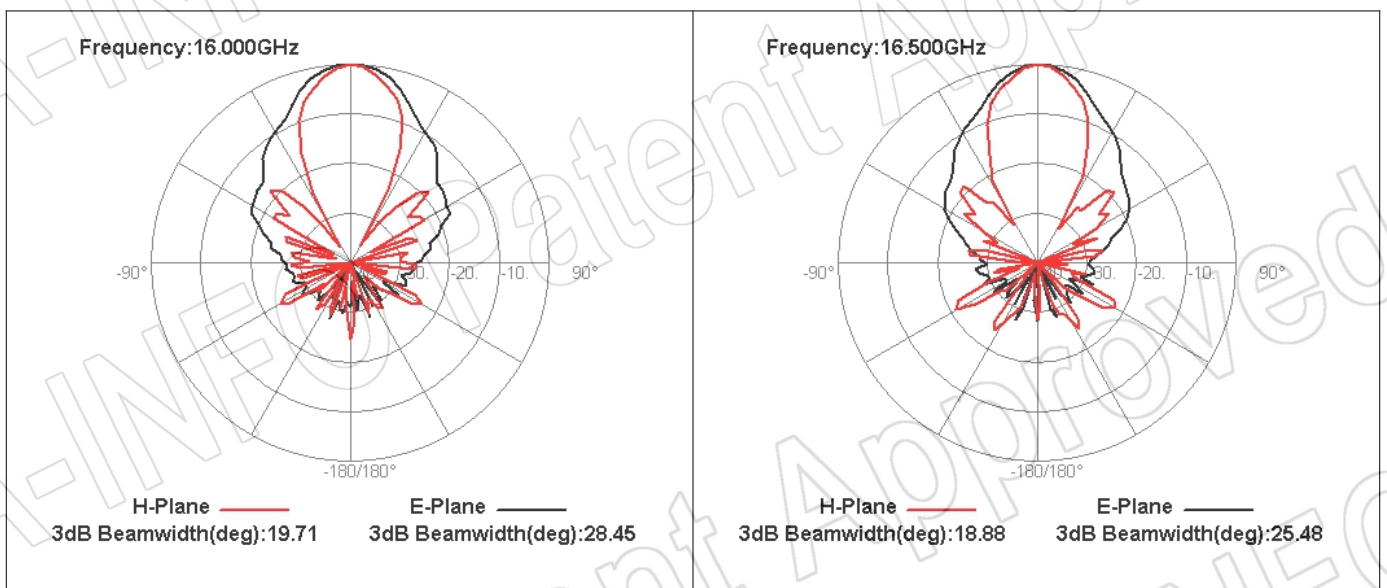

For reference only. See data sheet for the detailed specifications.

Technical Specification

Frequency Range(GHz)	2.0 – 20.0
Gain(dBi)	12 Typ.
Polarization	Linear
3dB Beamwidth(deg)	E Plane: 85 - 16
	H Plane: 77 - 18
Cross Pol. Isolation(dB)	25 Typ.
VSWR	1.5:1 Typ.
	2.5:1 Max.
Connector	SMA-Female or N-Female
Power Handling(W CW)	SMA-Female: 50 Max.
	N-Female: 150 Max.
Material	Al
Finish	Chemical Conversion Coating
Size(mm)	103.8 x 77.9 x 127
Net Weight(Kg)	0.4 Around

For N-Female output outline drawing, please contact A-INFO.

Test Results

1. Gain & Antenna Factor

2. Cross Polarization Isolation

3. VSWR

4. Pattern

AINFO Inc.

China(Beijing):
China(Chengdu):
USA :