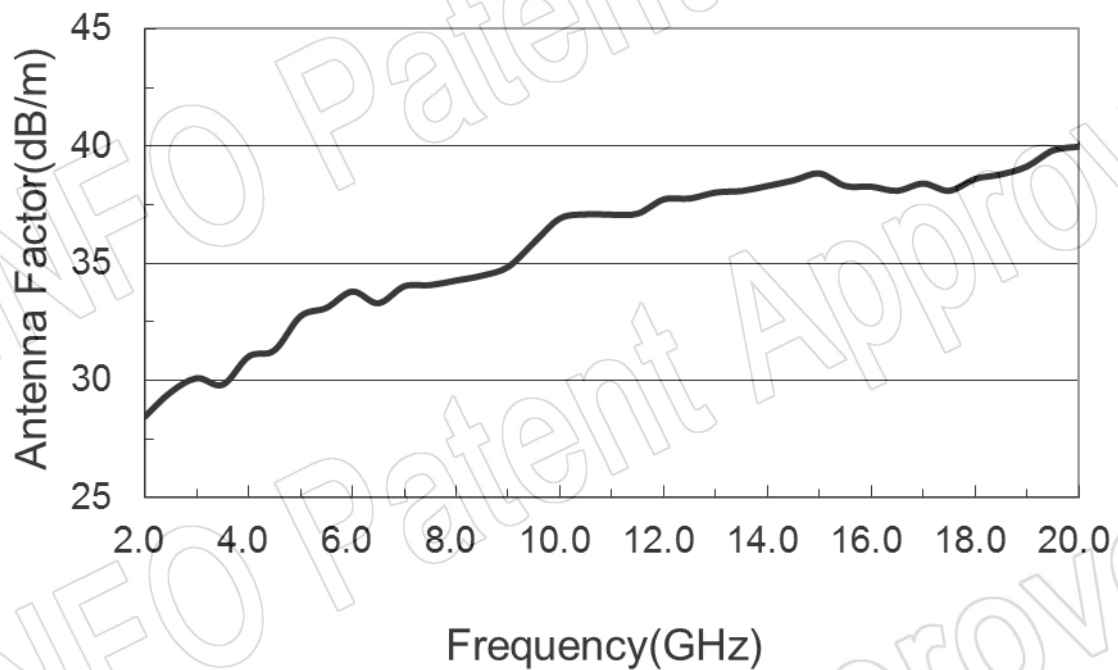

For N-Female output outline drawing, please contact A-INFO.

Test Results

1. Gain & Antenna Factor

2. Cross Polarization Isolation

3. VSWR

4. Pattern

AINFO Inc.

China(Beijing):
China(Chengdu):
USA :