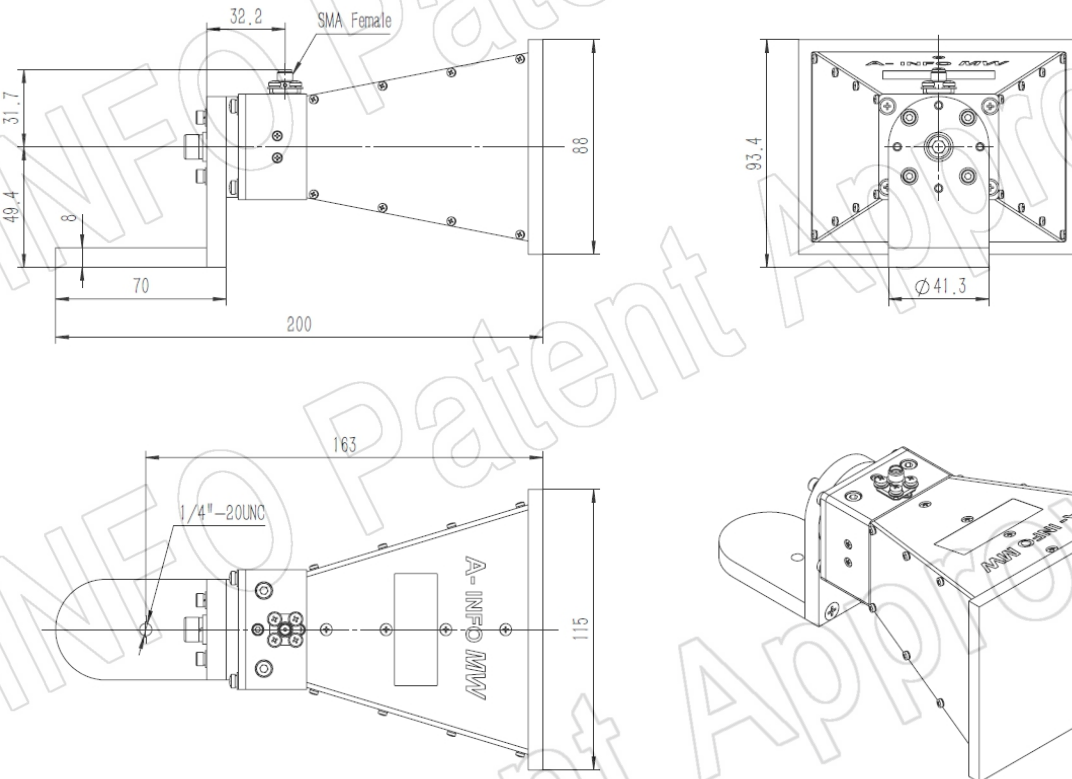

SMA-Female Output with L Type Mounting Bracket & Radome (Option, P/N: LB-20180-L & LB-20200-SFSP0, Outdoor Application)

For N-Female output outline drawing, please contact A-INFO.