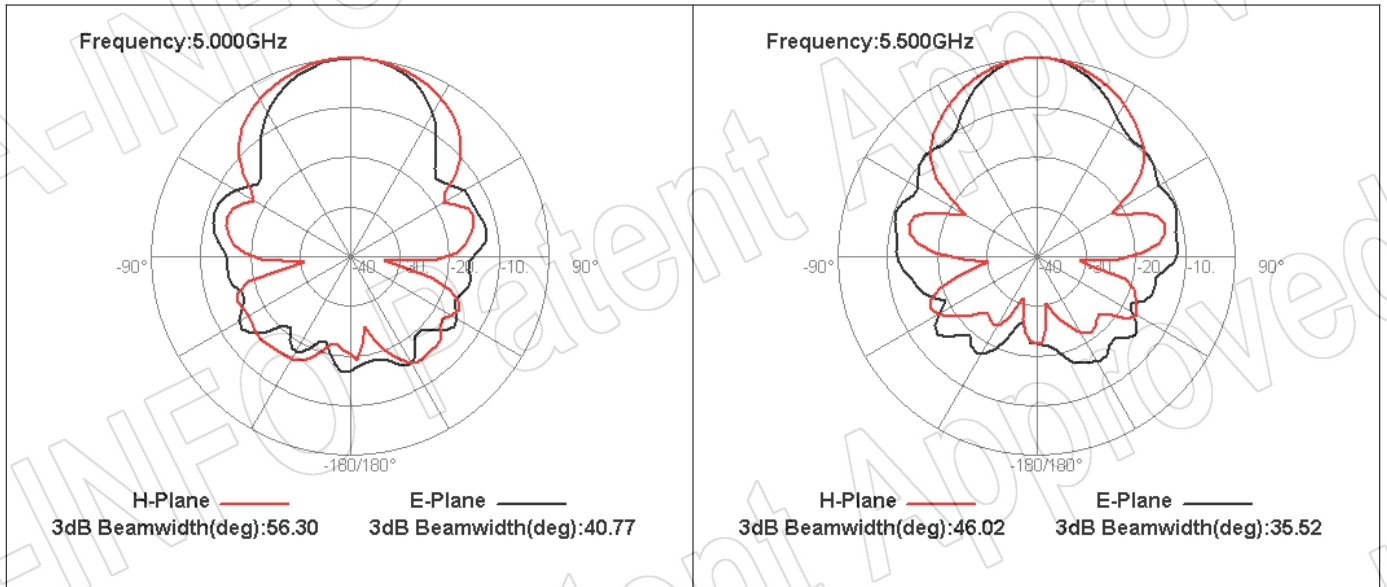

For reference only. See data sheet for the detailed specifications.

Technical Specification

Frequency Range(GHz)	2.0 – 20.0
Gain(dBi)	12 Typ.
Polarization	Linear
3dB Beamwidth(deg)	E Plane: 85 - 16
	H Plane: 77 - 18
Cross Pol. Isolation(dB)	25 Typ.
VSWR	1.5:1 Typ.
	2.5:1 Max.
Connector	SMA-Female or N-Female
Power Handling(W CW)	SMA-Female: 50 Max.
	N-Female: 150 Max.
Material	Al
Finish	Chemical Conversion Coating
Size(mm)	103.8 x 77.9 x 127
Net Weight(Kg)	0.4 Around

SMA-Female Output with L Type Mounting Bracket (Option, P/N: LB-20180-L)

For N-Female output outline drawing, please contact A-INFO.

SMA-Female Output with Side Plate (Option, P/N: LB-20200-SFP)

For N-Female output outline drawing, please contact A-INFO.

For N-Female output outline drawing, please contact A-INFO.

Test Results

1. Gain & Antenna Factor

2. Cross Polarization Isolation

3. VSWR

4. Pattern

AINFO Inc.

China(Beijing):
China(Chengdu):
USA :