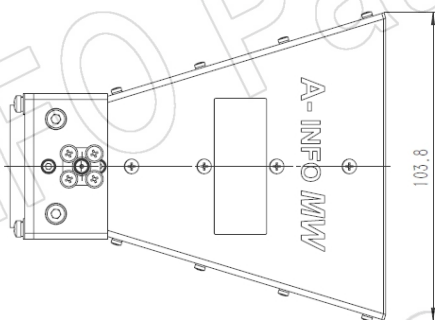

For reference only. See data sheet for the detailed specifications.

Technical Specification

Frequency Range(GHz)	2.0 – 20.0
Gain(dBi)	12 Typ.
Polarization	Linear
3dB Beamwidth(deg)	E Plane: 85 - 16
	H Plane: 77 - 18
Cross Pol. Isolation(dB)	25 Typ.
VSWR	1.5:1 Typ.
	2.5:1 Max.
Connector	SMA-Female or N-Female
Power Handling(W CW)	SMA-Female: 50 Max.
	N-Female: 150 Max.
Material	Al
Finish	Chemical Conversion Coating
Size(mm)	103.8 x 77.9 x 127
Net Weight(Kg)	0.4 Around

PATENT ID (China)

ZL201630458551.2

Outline Drawing (Size: mm)

SMA-Female Output (P/N: LB-20200-SF)

For N-Female output outline drawing, please contact A-INFO.

AINFO Inc.

China(Beijing):
China(Chengdu):
USA :

SMA-Female Output with L Type Mounting Bracket (Option, P/N: LB-20180-L)

For N-Female output outline drawing, please contact A-INFO.

SMA-Female Output with Side Plate (Option, P/N: LB-20200-SFP)

For N-Female output outline drawing, please contact A-INFO.

SMA-Female Output with Radome (Option, P/N: LB-20200-SFSP0, Outdoor Application)

For N-Female output outline drawing, please contact A-INFO.

SMA-Female Output with L Type Mounting Bracket & Radome (Option, P/N: LB-20180-L & LB-20200-SFSP0, Outdoor Application)