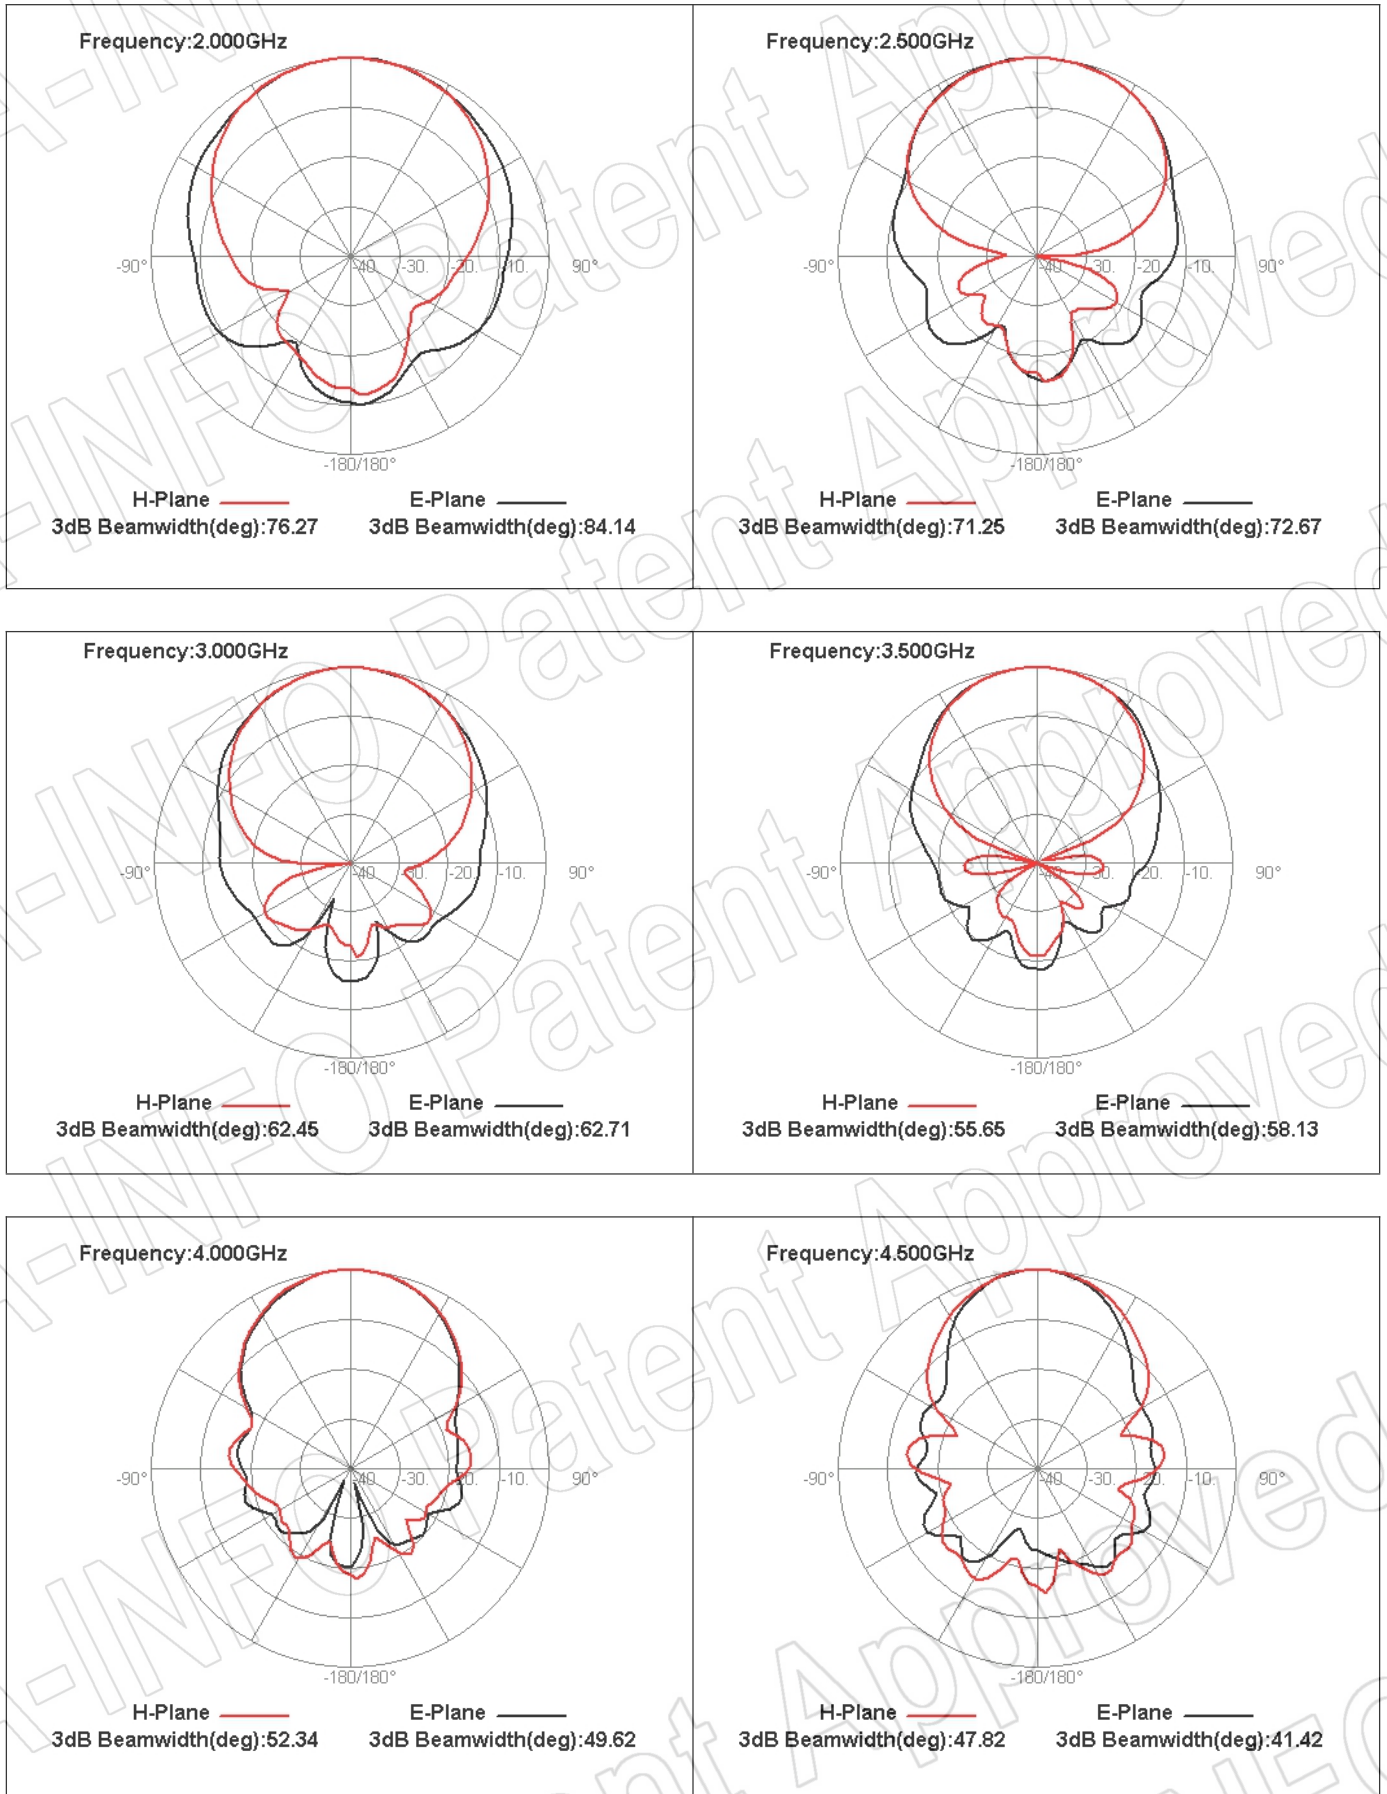

For reference only. See data sheet for the detailed specifications.

Technical Specification

Frequency Range(GHz)	2.0 – 20.0
Gain(dBi)	12 Typ.
Polarization	Linear
3dB Beamwidth(deg)	E Plane: 85 - 16
	H Plane: 77 - 18
Cross Pol. Isolation(dB)	25 Typ.
VSWR	1.5:1 Typ.
	2.5:1 Max.
Connector	SMA-Female or N-Female
Power Handling(W CW)	SMA-Female: 50 Max.
	N-Female: 150 Max.
Material	Al
Finish	Chemical Conversion Coating
Size(mm)	103.8 x 77.9 x 127
Net Weight(Kg)	0.4 Around

PATENT ID (China)

ZL201630458551.2

Outline Drawing (Size: mm)

SMA-Female Output (P/N: LB-20200-SF)

For N-Female output outline drawing, please contact A-INFO.

AINFO Inc.

China(Beijing):
China(Chengdu):
USA :

SMA-Female Output with L Type Mounting Bracket (Option, P/N: LB-20180-L)

For N-Female output outline drawing, please contact A-INFO.

SMA-Female Output with Side Plate (Option, P/N: LB-20200-SFP)

For N-Female output outline drawing, please contact A-INFO.

For N-Female output outline drawing, please contact A-INFO.

Test Results

1. Gain & Antenna Factor

2. Cross Polarization Isolation

3. VSWR

4. Pattern

AINFO Inc.

China(Beijing):
China(Chengdu):
USA :