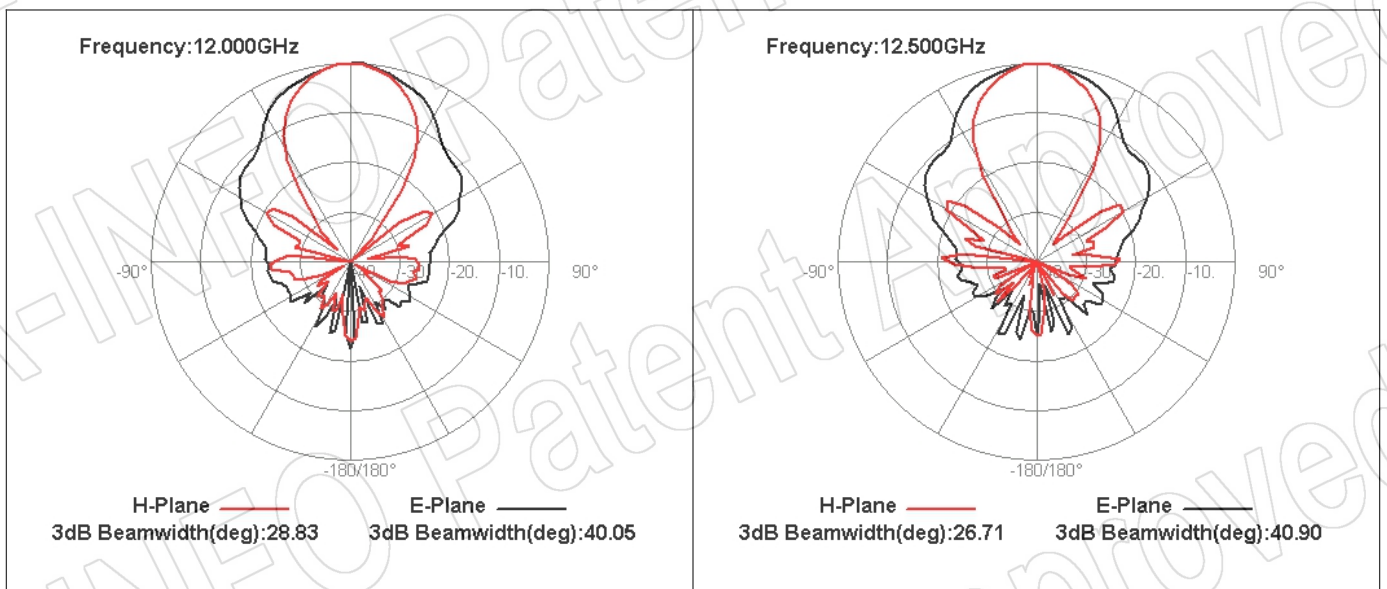

For reference only. See data sheet for the detailed specifications.

Technical Specification

Frequency Range(GHz)	2.0 – 20.0
Gain(dBi)	12 Typ.
Polarization	Linear
3dB Beamwidth(deg)	E Plane: 85 - 16
	H Plane: 77 - 18
Cross Pol. Isolation(dB)	25 Typ.
VSWR	1.5:1 Typ.
	2.5:1 Max.
Connector	SMA-Female or N-Female
Power Handling(W CW)	SMA-Female: 50 Max.
	N-Female: 150 Max.
Material	Al
Finish	Chemical Conversion Coating
Size(mm)	103.8 x 77.9 x 127
Net Weight(Kg)	0.4 Around

For N-Female output outline drawing, please contact A-INFO.

Test Results

1. Gain & Antenna Factor

2. Cross Polarization Isolation

3. VSWR

4. Pattern

AINFO Inc.

China(Beijing):
China(Chengdu):
USA :