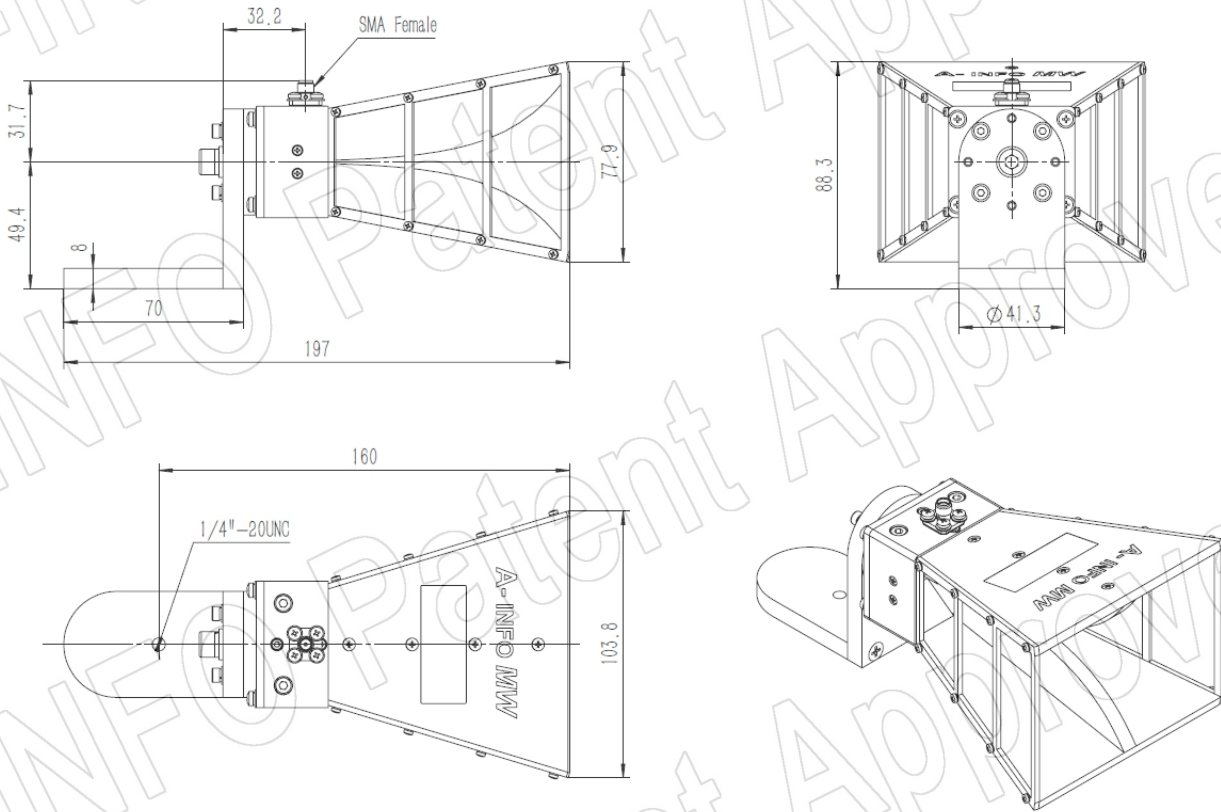

For reference only. See data sheet for the detailed specifications.

Technical Specification

Frequency Range(GHz)	2.0 – 20.0
Gain(dBi)	12 Typ.
Polarization	Linear
3dB Beamwidth(deg)	E Plane: 85 - 16
	H Plane: 77 - 18
Cross Pol. Isolation(dB)	25 Typ.
VSWR	1.5:1 Typ.
	2.5:1 Max.
Connector	SMA-Female or N-Female
Power Handling(W CW)	SMA-Female: 50 Max.
	N-Female: 150 Max.
Material	Al
Finish	Chemical Conversion Coating
Size(mm)	103.8 x 77.9 x 127
Net Weight(Kg)	0.4 Around

PATENT ID (China)

ZL201630458551.2

Outline Drawing (Size: mm)

SMA-Female Output (P/N: LB-20200-SF)

For N-Female output outline drawing, please contact A-INFO.

AINFO Inc.

China(Beijing):
China(Chengdu):
USA :

SMA-Female Output with L Type Mounting Bracket (Option, P/N: LB-20180-L)

For N-Female output outline drawing, please contact A-INFO.

SMA-Female Output with Side Plate (Option, P/N: LB-20200-SFP)

For N-Female output outline drawing, please contact A-INFO.