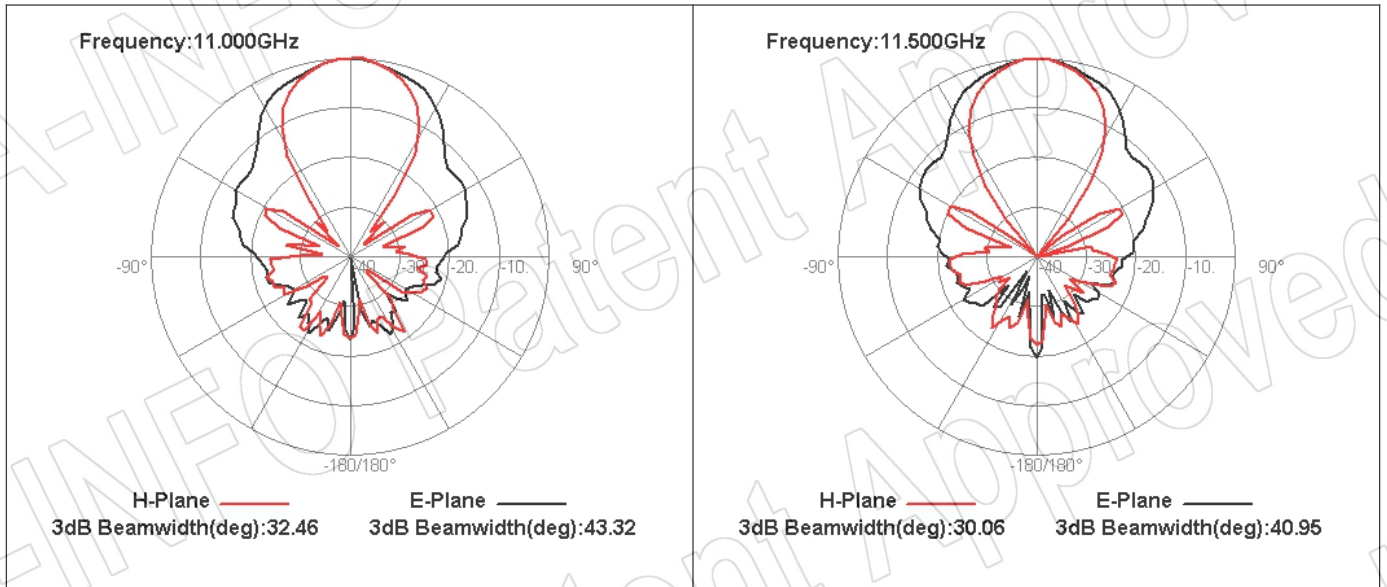

For reference only. See data sheet for the detailed specifications.

Technical Specification

Frequency Range(GHz)	2.0 – 20.0
Gain(dBi)	12 Typ.
Polarization	Linear
3dB Beamwidth(deg)	E Plane: 85 - 16
	H Plane: 77 - 18
Cross Pol. Isolation(dB)	25 Typ.
VSWR	1.5:1 Typ.
	2.5:1 Max.
Connector	SMA-Female or N-Female
Power Handling(W CW)	SMA-Female: 50 Max.
	N-Female: 150 Max.
Material	Al
Finish	Chemical Conversion Coating
Size(mm)	103.8 x 77.9 x 127
Net Weight(Kg)	0.4 Around

SMA-Female Output with L Type Mounting Bracket (Option, P/N: LB-20180-L)

For N-Female output outline drawing, please contact A-INFO.

SMA-Female Output with Side Plate (Option, P/N: LB-20200-SFP)

For N-Female output outline drawing, please contact A-INFO.

For N-Female output outline drawing, please contact A-INFO.

Test Results

1. Gain & Antenna Factor

2. Cross Polarization Isolation

3. VSWR

4. Pattern

AINFO Inc.

China(Beijing):
China(Chengdu):
USA :