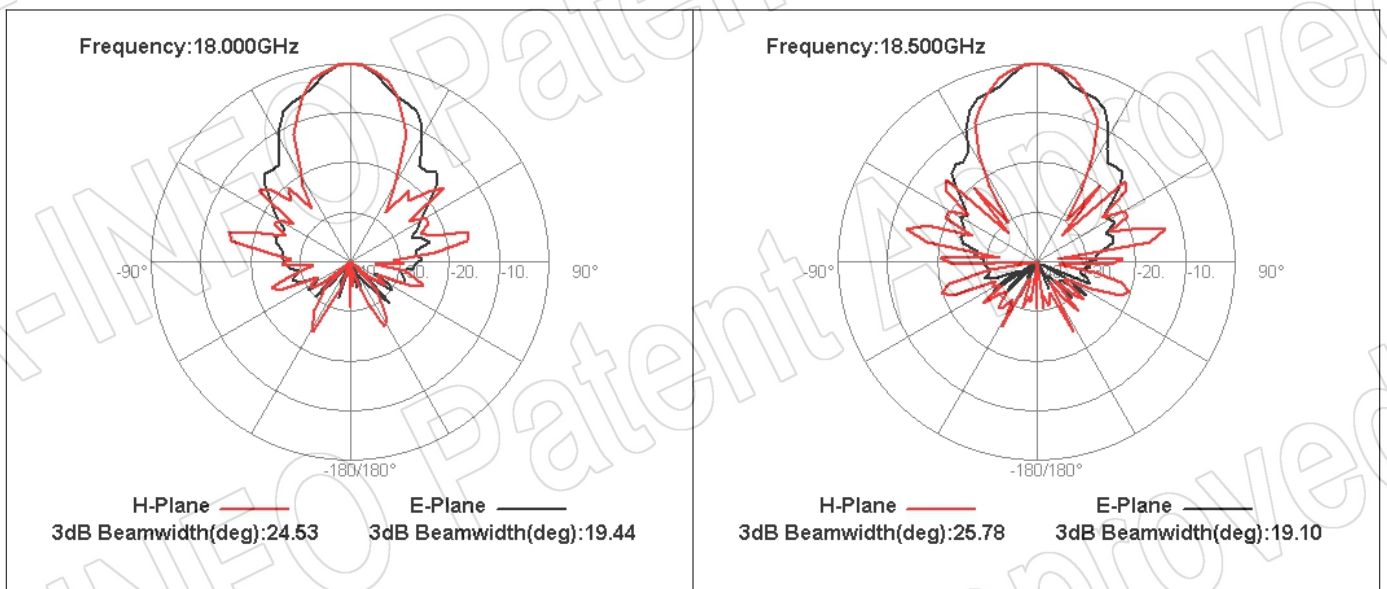

For reference only. See data sheet for the detailed specifications.

Technical Specification

Frequency Range(GHz)	2.0 – 20.0
Gain(dBi)	12 Typ.
Polarization	Linear
3dB Beamwidth(deg)	E Plane: 85 - 16
	H Plane: 77 - 18
Cross Pol. Isolation(dB)	25 Typ.
VSWR	1.5:1 Typ.
	2.5:1 Max.
Connector	SMA-Female or N-Female
Power Handling(W CW)	SMA-Female: 50 Max.
	N-Female: 150 Max.
Material	Al
Finish	Chemical Conversion Coating
Size(mm)	103.8 x 77.9 x 127
Net Weight(Kg)	0.4 Around

For N-Female output outline drawing, please contact A-INFO.

Test Results

1. Gain & Antenna Factor

2. Cross Polarization Isolation

3. VSWR

4. Pattern

AINFO Inc.

China(Beijing):
China(Chengdu):
USA :