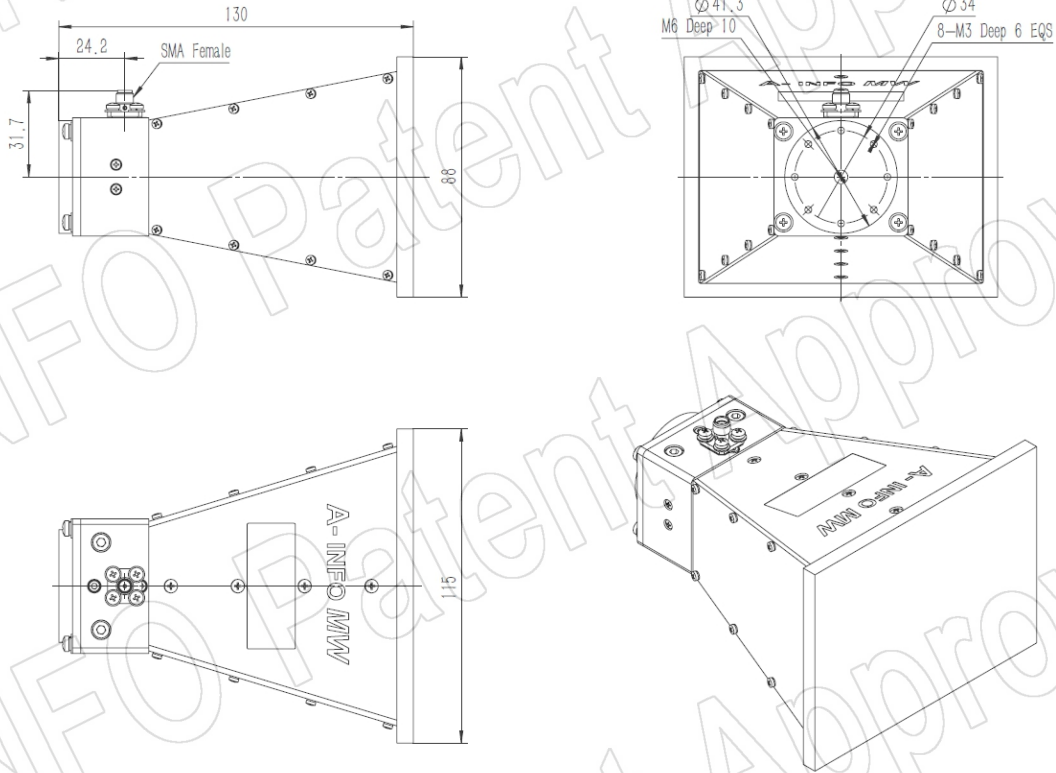

SMA-Female Output with Radome (Option, P/N: LB-20200-SFSP0, Outdoor Application)

For N-Female output outline drawing, please contact A-INFO.