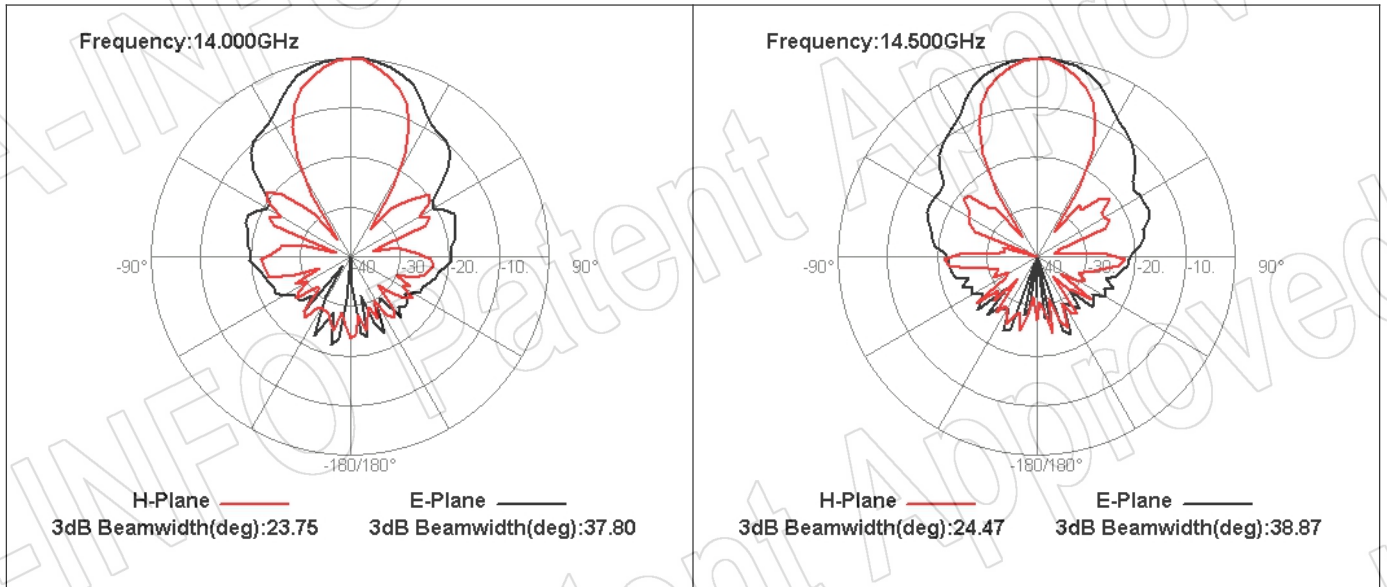

For reference only. See data sheet for the detailed specifications.

Technical Specification

Frequency Range(GHz)	2.0 – 20.0
Gain(dBi)	12 Typ.
Polarization	Linear
3dB Beamwidth(deg)	E Plane: 85 - 16
	H Plane: 77 - 18
Cross Pol. Isolation(dB)	25 Typ.
VSWR	1.5:1 Typ.
	2.5:1 Max.
Connector	SMA-Female or N-Female
Power Handling(W CW)	SMA-Female: 50 Max.
	N-Female: 150 Max.
Material	Al
Finish	Chemical Conversion Coating
Size(mm)	103.8 x 77.9 x 127
Net Weight(Kg)	0.4 Around

SMA-Female Output with L Type Mounting Bracket (Option, P/N: LB-20180-L)

For N-Female output outline drawing, please contact A-INFO.

SMA-Female Output with Side Plate (Option, P/N: LB-20200-SFP)

For N-Female output outline drawing, please contact A-INFO.

For N-Female output outline drawing, please contact A-INFO.

Test Results

1. Gain & Antenna Factor

2. Cross Polarization Isolation

3. VSWR

4. Pattern

AINFO Inc.

China(Beijing):
China(Chengdu):
USA :