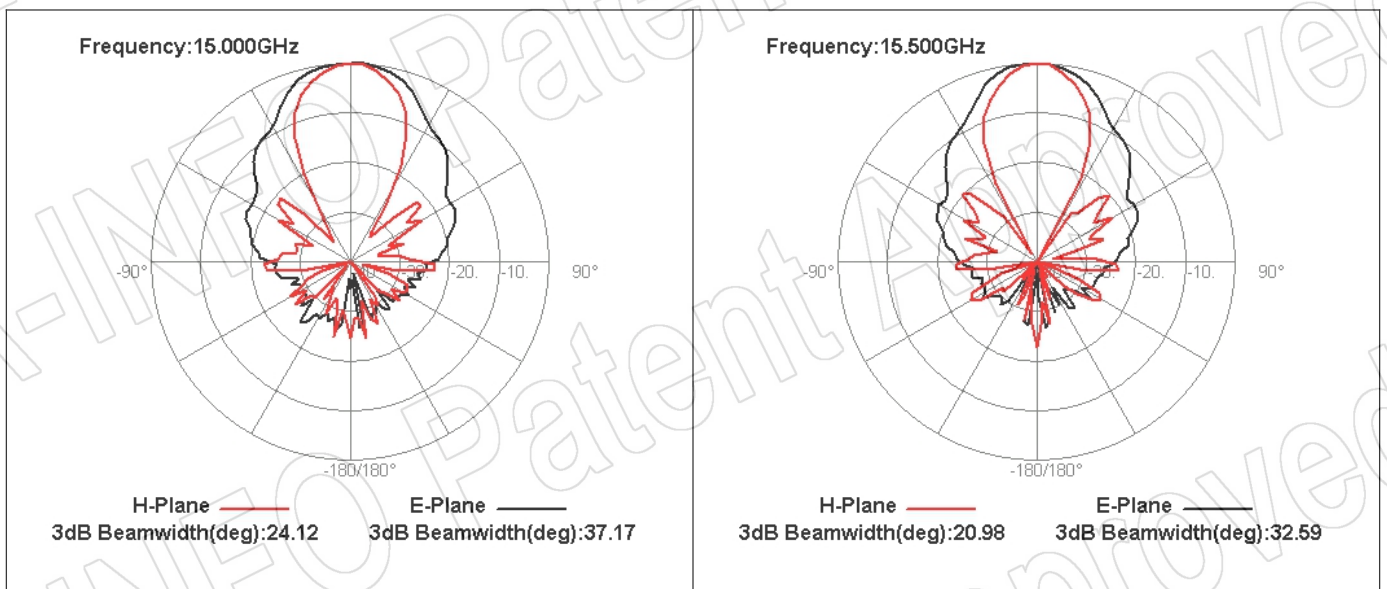

For reference only. See data sheet for the detailed specifications.

Technical Specification

Frequency Range(GHz)	2.0 – 20.0
Gain(dBi)	12 Typ.
Polarization	Linear
3dB Beamwidth(deg)	E Plane: 85 - 16
	H Plane: 77 - 18
Cross Pol. Isolation(dB)	25 Typ.
VSWR	1.5:1 Typ.
	2.5:1 Max.
Connector	SMA-Female or N-Female
Power Handling(W CW)	SMA-Female: 50 Max.
	N-Female: 150 Max.
Material	Al
Finish	Chemical Conversion Coating
Size(mm)	103.8 x 77.9 x 127
Net Weight(Kg)	0.4 Around

For N-Female output outline drawing, please contact A-INFO.

Test Results

1. Gain & Antenna Factor

2. Cross Polarization Isolation

3. VSWR

4. Pattern

AINFO Inc.

China(Beijing):
China(Chengdu):
USA :