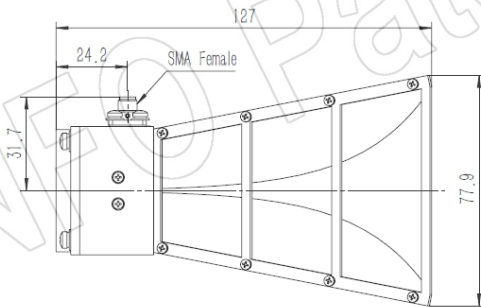

For reference only. See data sheet for the detailed specifications.

Technical Specification

Frequency Range(GHz)	2.0 – 20.0
Gain(dBi)	12 Typ.
Polarization	Linear
3dB Beamwidth(deg)	E Plane: 85 - 16
	H Plane: 77 - 18
Cross Pol. Isolation(dB)	25 Typ.
VSWR	1.5:1 Typ.
	2.5:1 Max.
Connector	SMA-Female or N-Female
Power Handling(W CW)	SMA-Female: 50 Max.
	N-Female: 150 Max.
Material	Al
Finish	Chemical Conversion Coating
Size(mm)	103.8 x 77.9 x 127
Net Weight(Kg)	0.4 Around

PATENT ID (China)

ZL201630458551.2

Outline Drawing (Size: mm)

SMA-Female Output (P/N: LB-20200-SF)

For N-Female output outline drawing, please contact A-INFO.

AINFO Inc.

China(Beijing):
China(Chengdu):
USA :

SMA-Female Output with L Type Mounting Bracket (Option, P/N: LB-20180-L)

For N-Female output outline drawing, please contact A-INFO.

SMA-Female Output with Side Plate (Option, P/N: LB-20200-SFP)

For N-Female output outline drawing, please contact A-INFO.