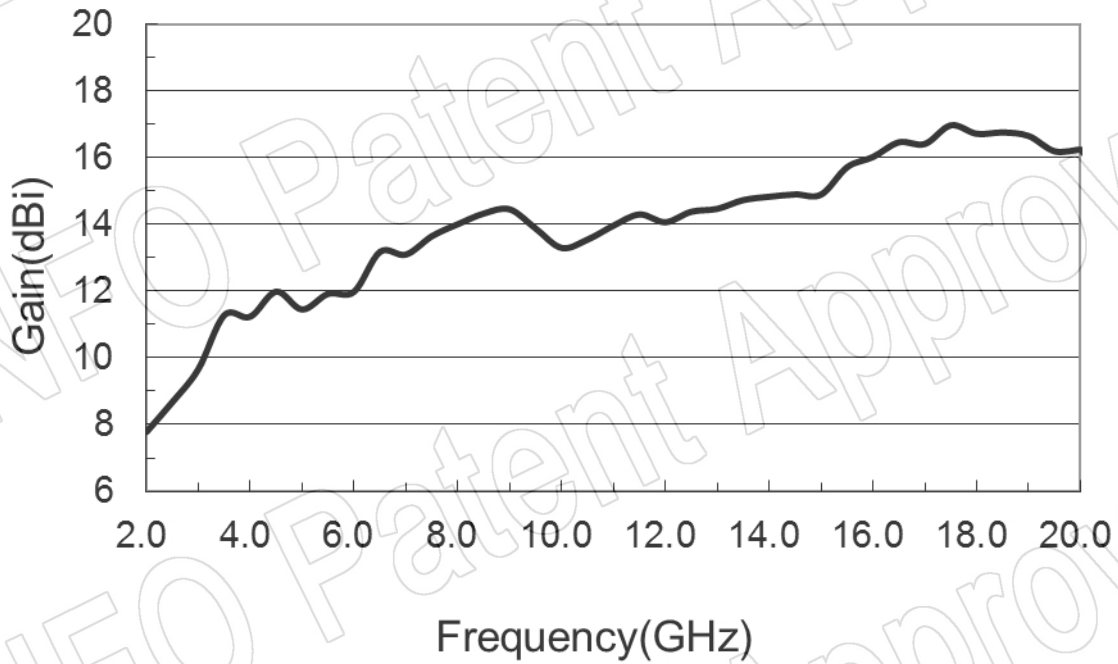

For N-Female output outline drawing, please contact A-INFO.

Test Results

1. Gain & Antenna Factor

2. Cross Polarization Isolation

3. VSWR

4. Pattern

AINFO Inc.

China(Beijing):
China(Chengdu):
USA :